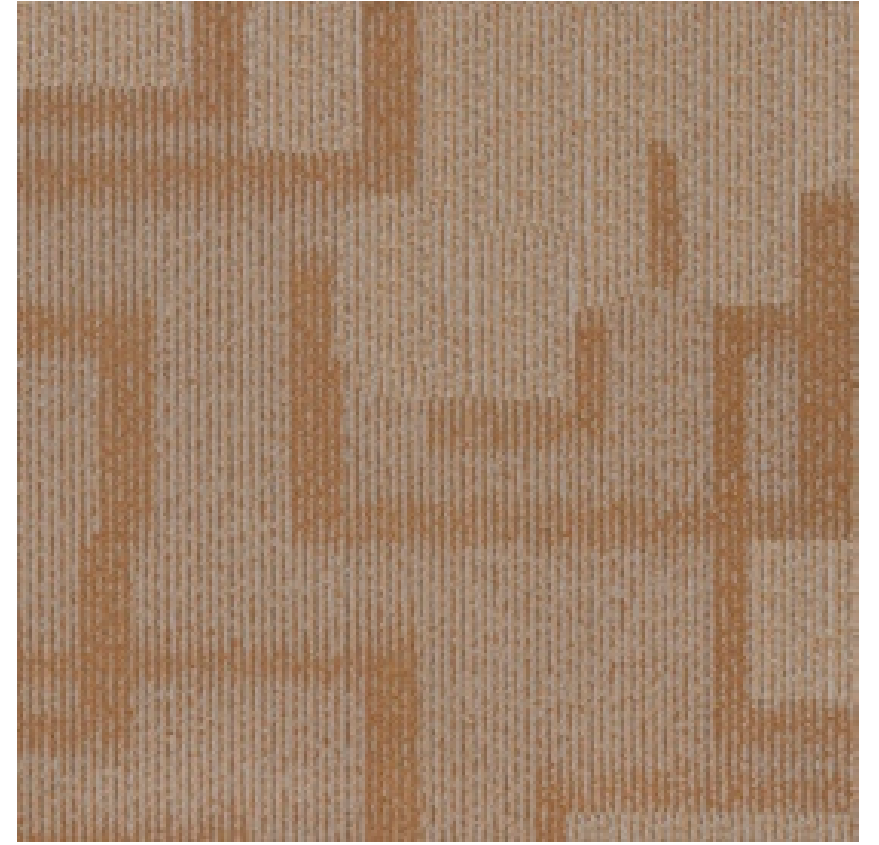

C-MIST - 130016