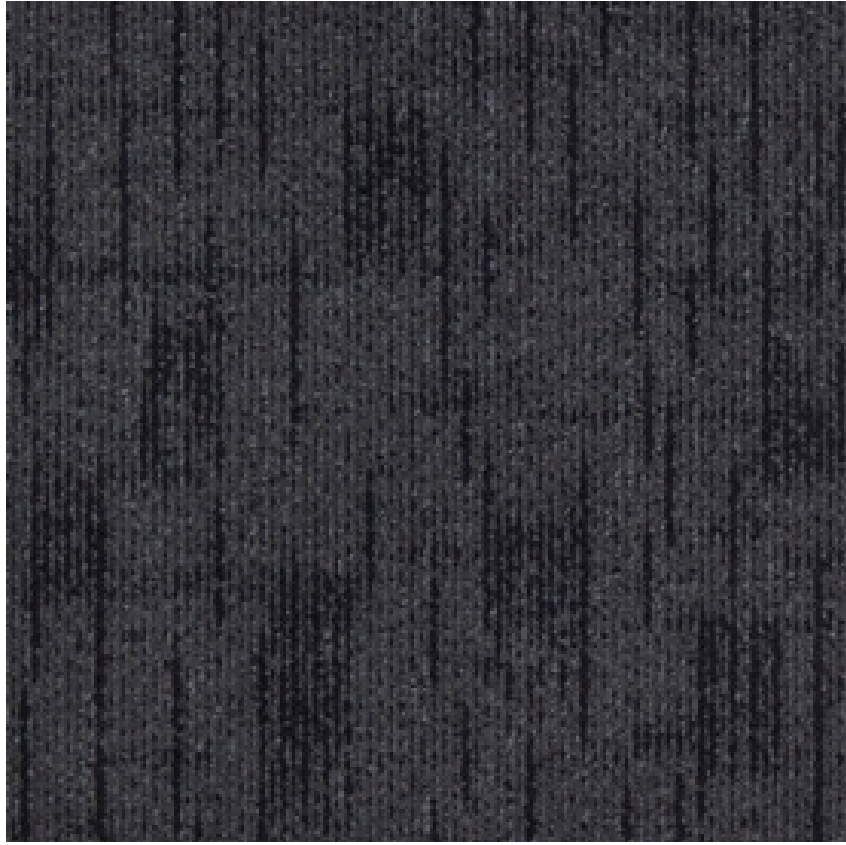

C-MIST - 130001